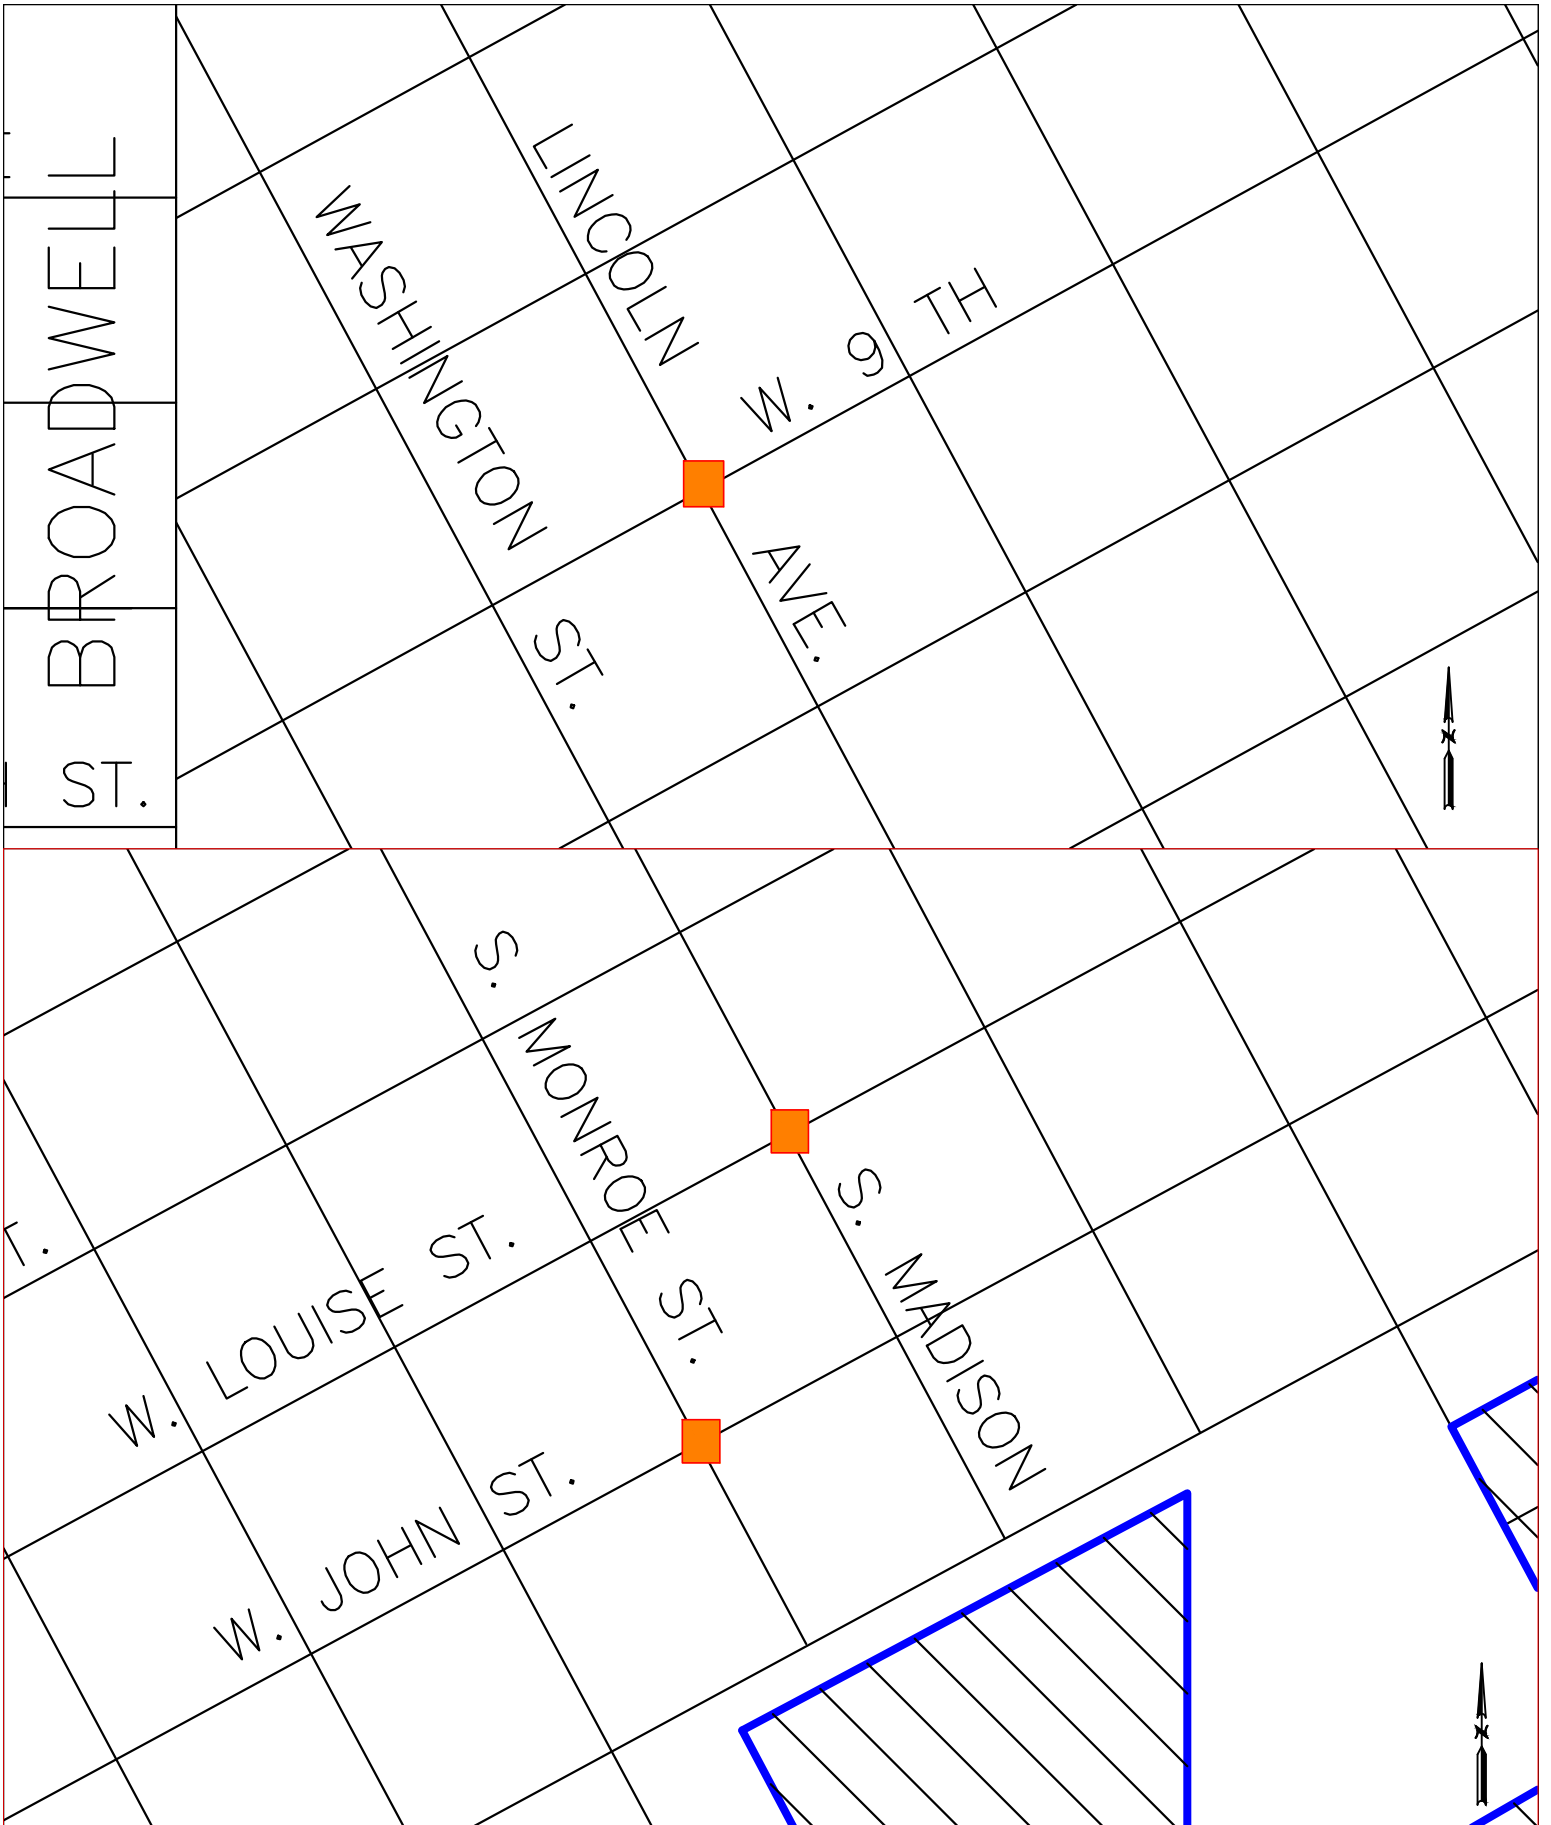

DWG: J:\SIDEWALKS\PROJECTS\HANDICAP RAMP PROJECTS\2020-CR-1\PLAN DRAWINGS\EXHIBITS\CURB RAMP INTERSECTIONS-1.DWG 12/4/2019 4:24:36 PM

2020 CR-I EXHIBIT

CURB RAMP LOCATIONS
GRAND ISLAND, NEBRASKA

DWG: J:\SIDEWALKS\PROJECTS\HANDICAP RAMP PROJECTS\2020-CR-1\PLAN DRAWINGS\EXHIBITS\CURB RAMP INTERSECTIONS-2.DWG 12/4/2019 4:57:02 PM

2020 CR-I EXHIBIT

CURB RAMP LOCATIONS
 GRAND ISLAND, NEBRASKA