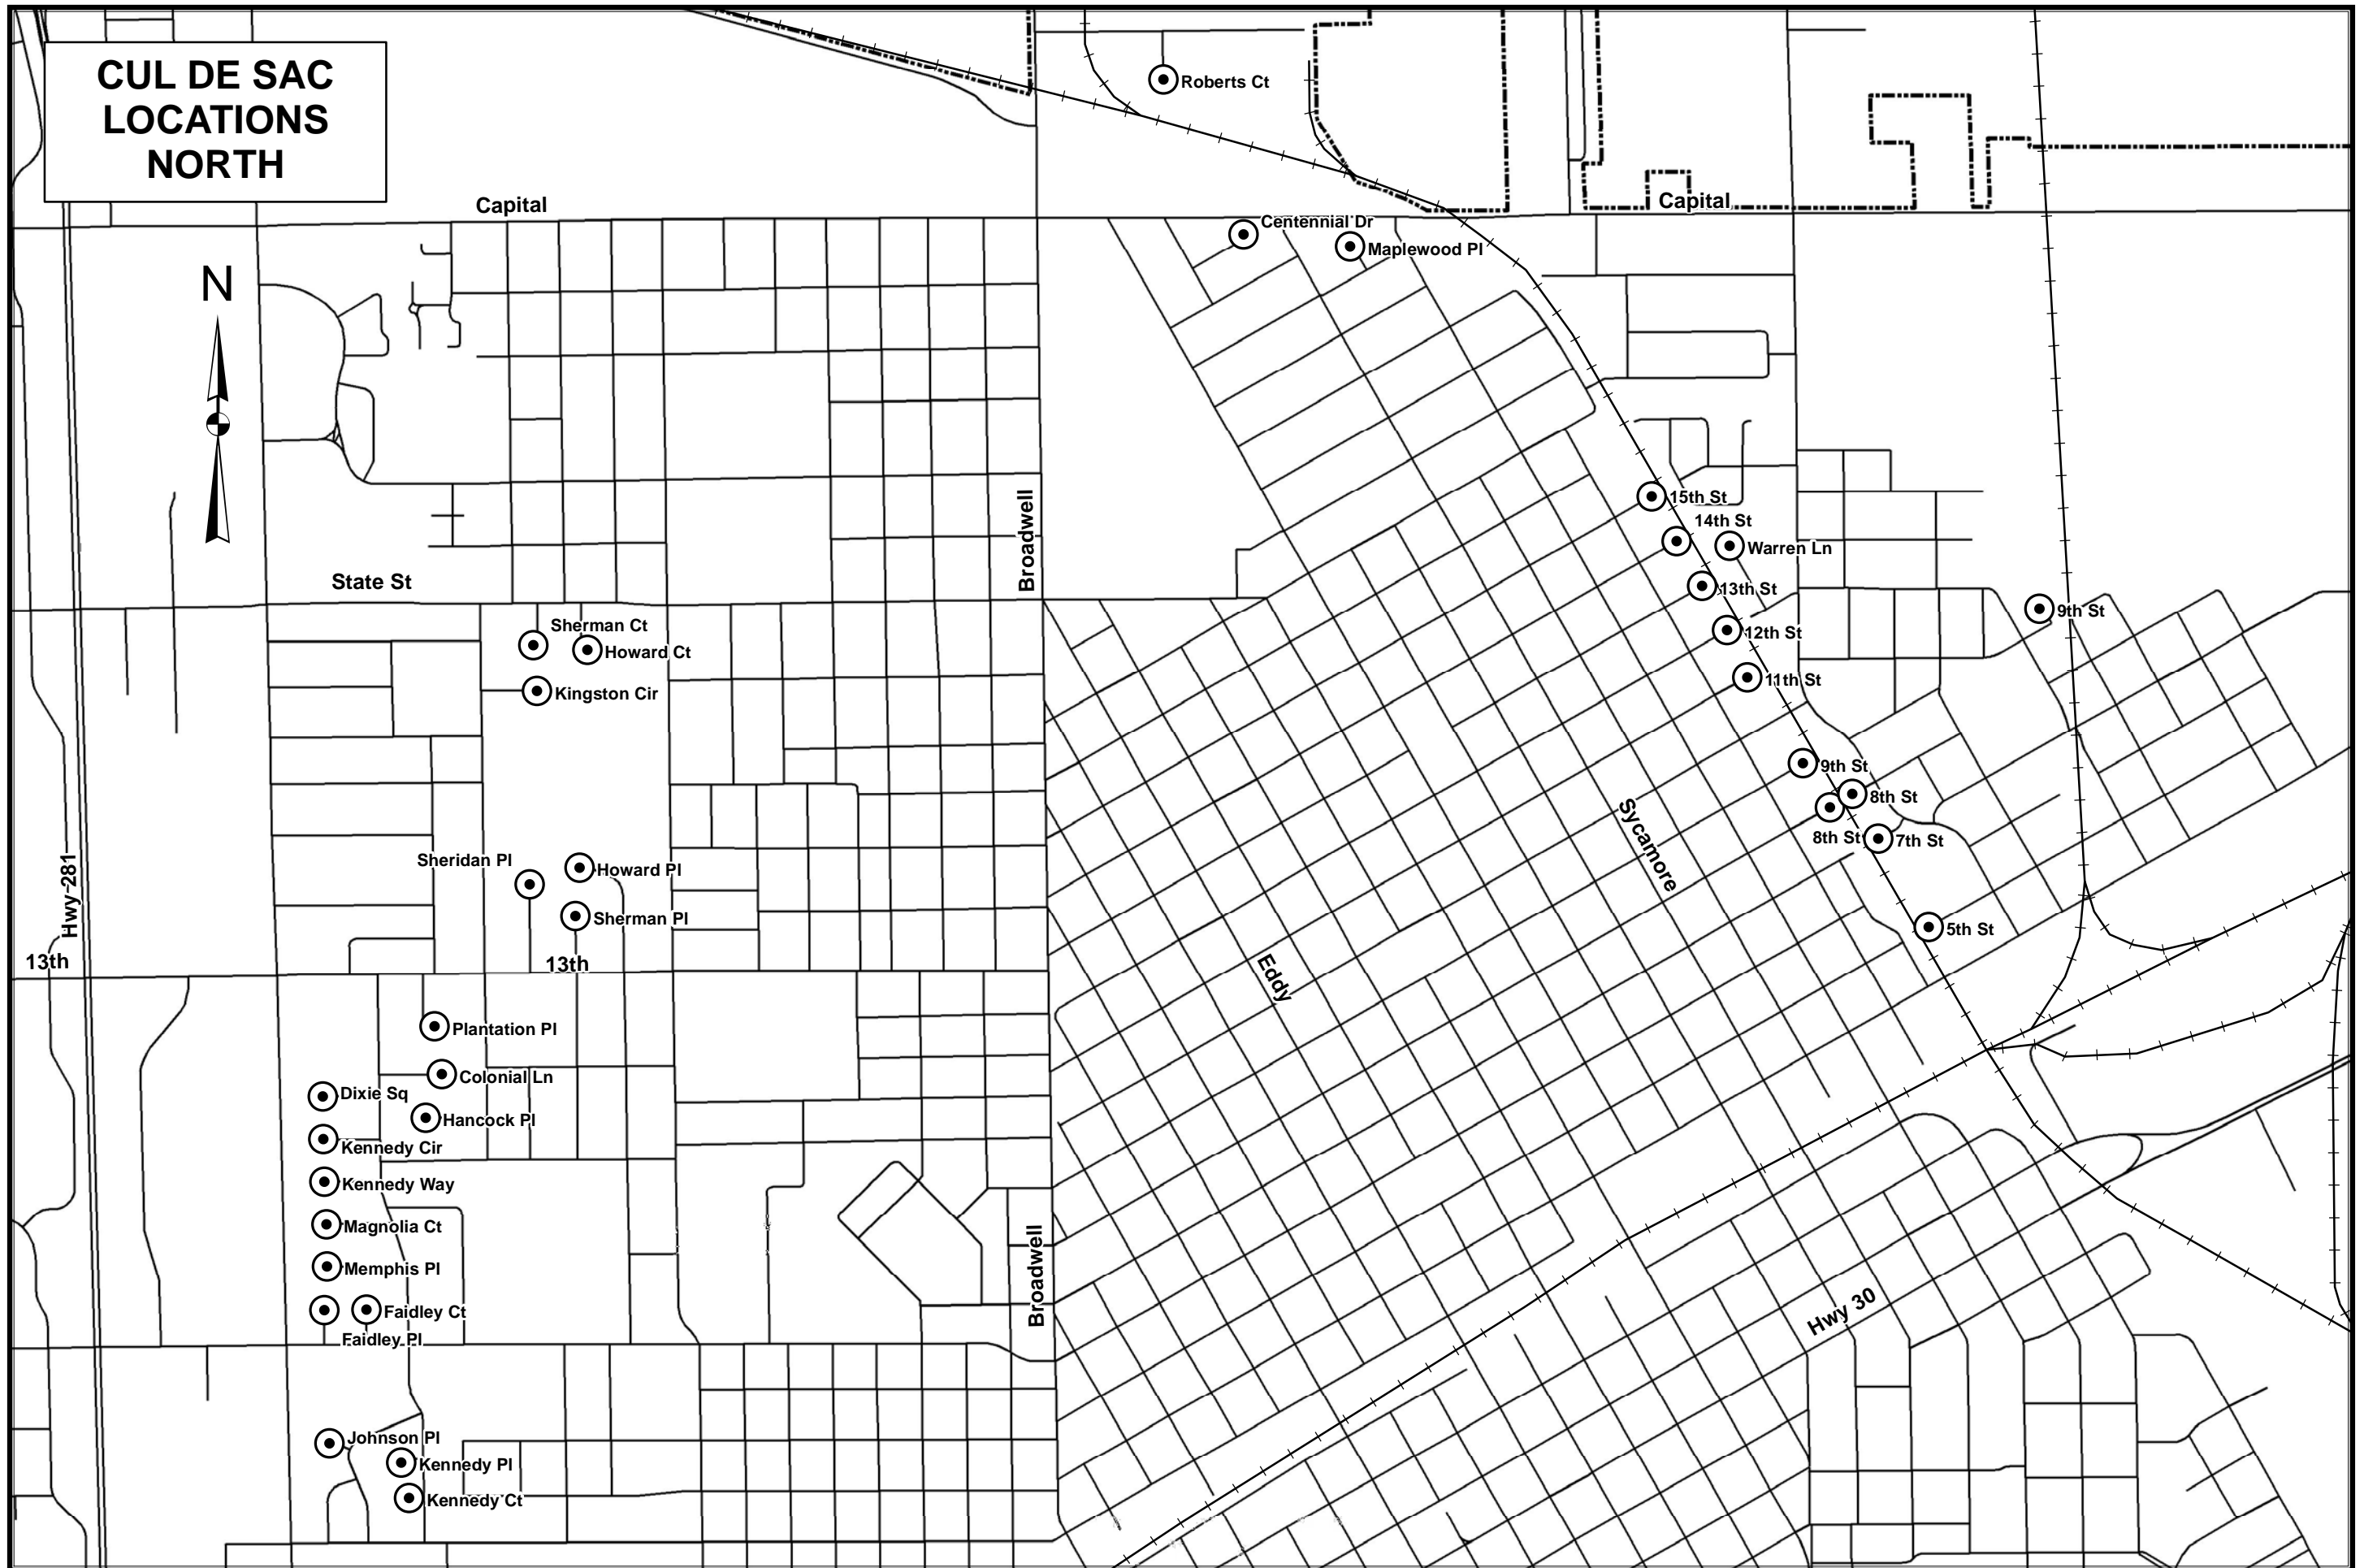

CUL DE SAC LOCATIONS NORTH

CUL DE SAC LOCATIONS SOUTH

N

**CUL DE SAC
LOCATIONS
SOUTHWEST**

- Avon Ave
- Gladstone Cir
- Chelsea Pl
- Dover Ct
- Rochdale Cir
- Hampton Rd
- Mary Ln
- Valley View Ave
- Bison Ct
- Ponca Cir
- Hiawatha Pl
- Schroeder Ave
- Buffalo Ct
- Shawnee Ct

Husker Hwy

North Rd

Hwy 281

● Scheel Rd

Schimmer Dr