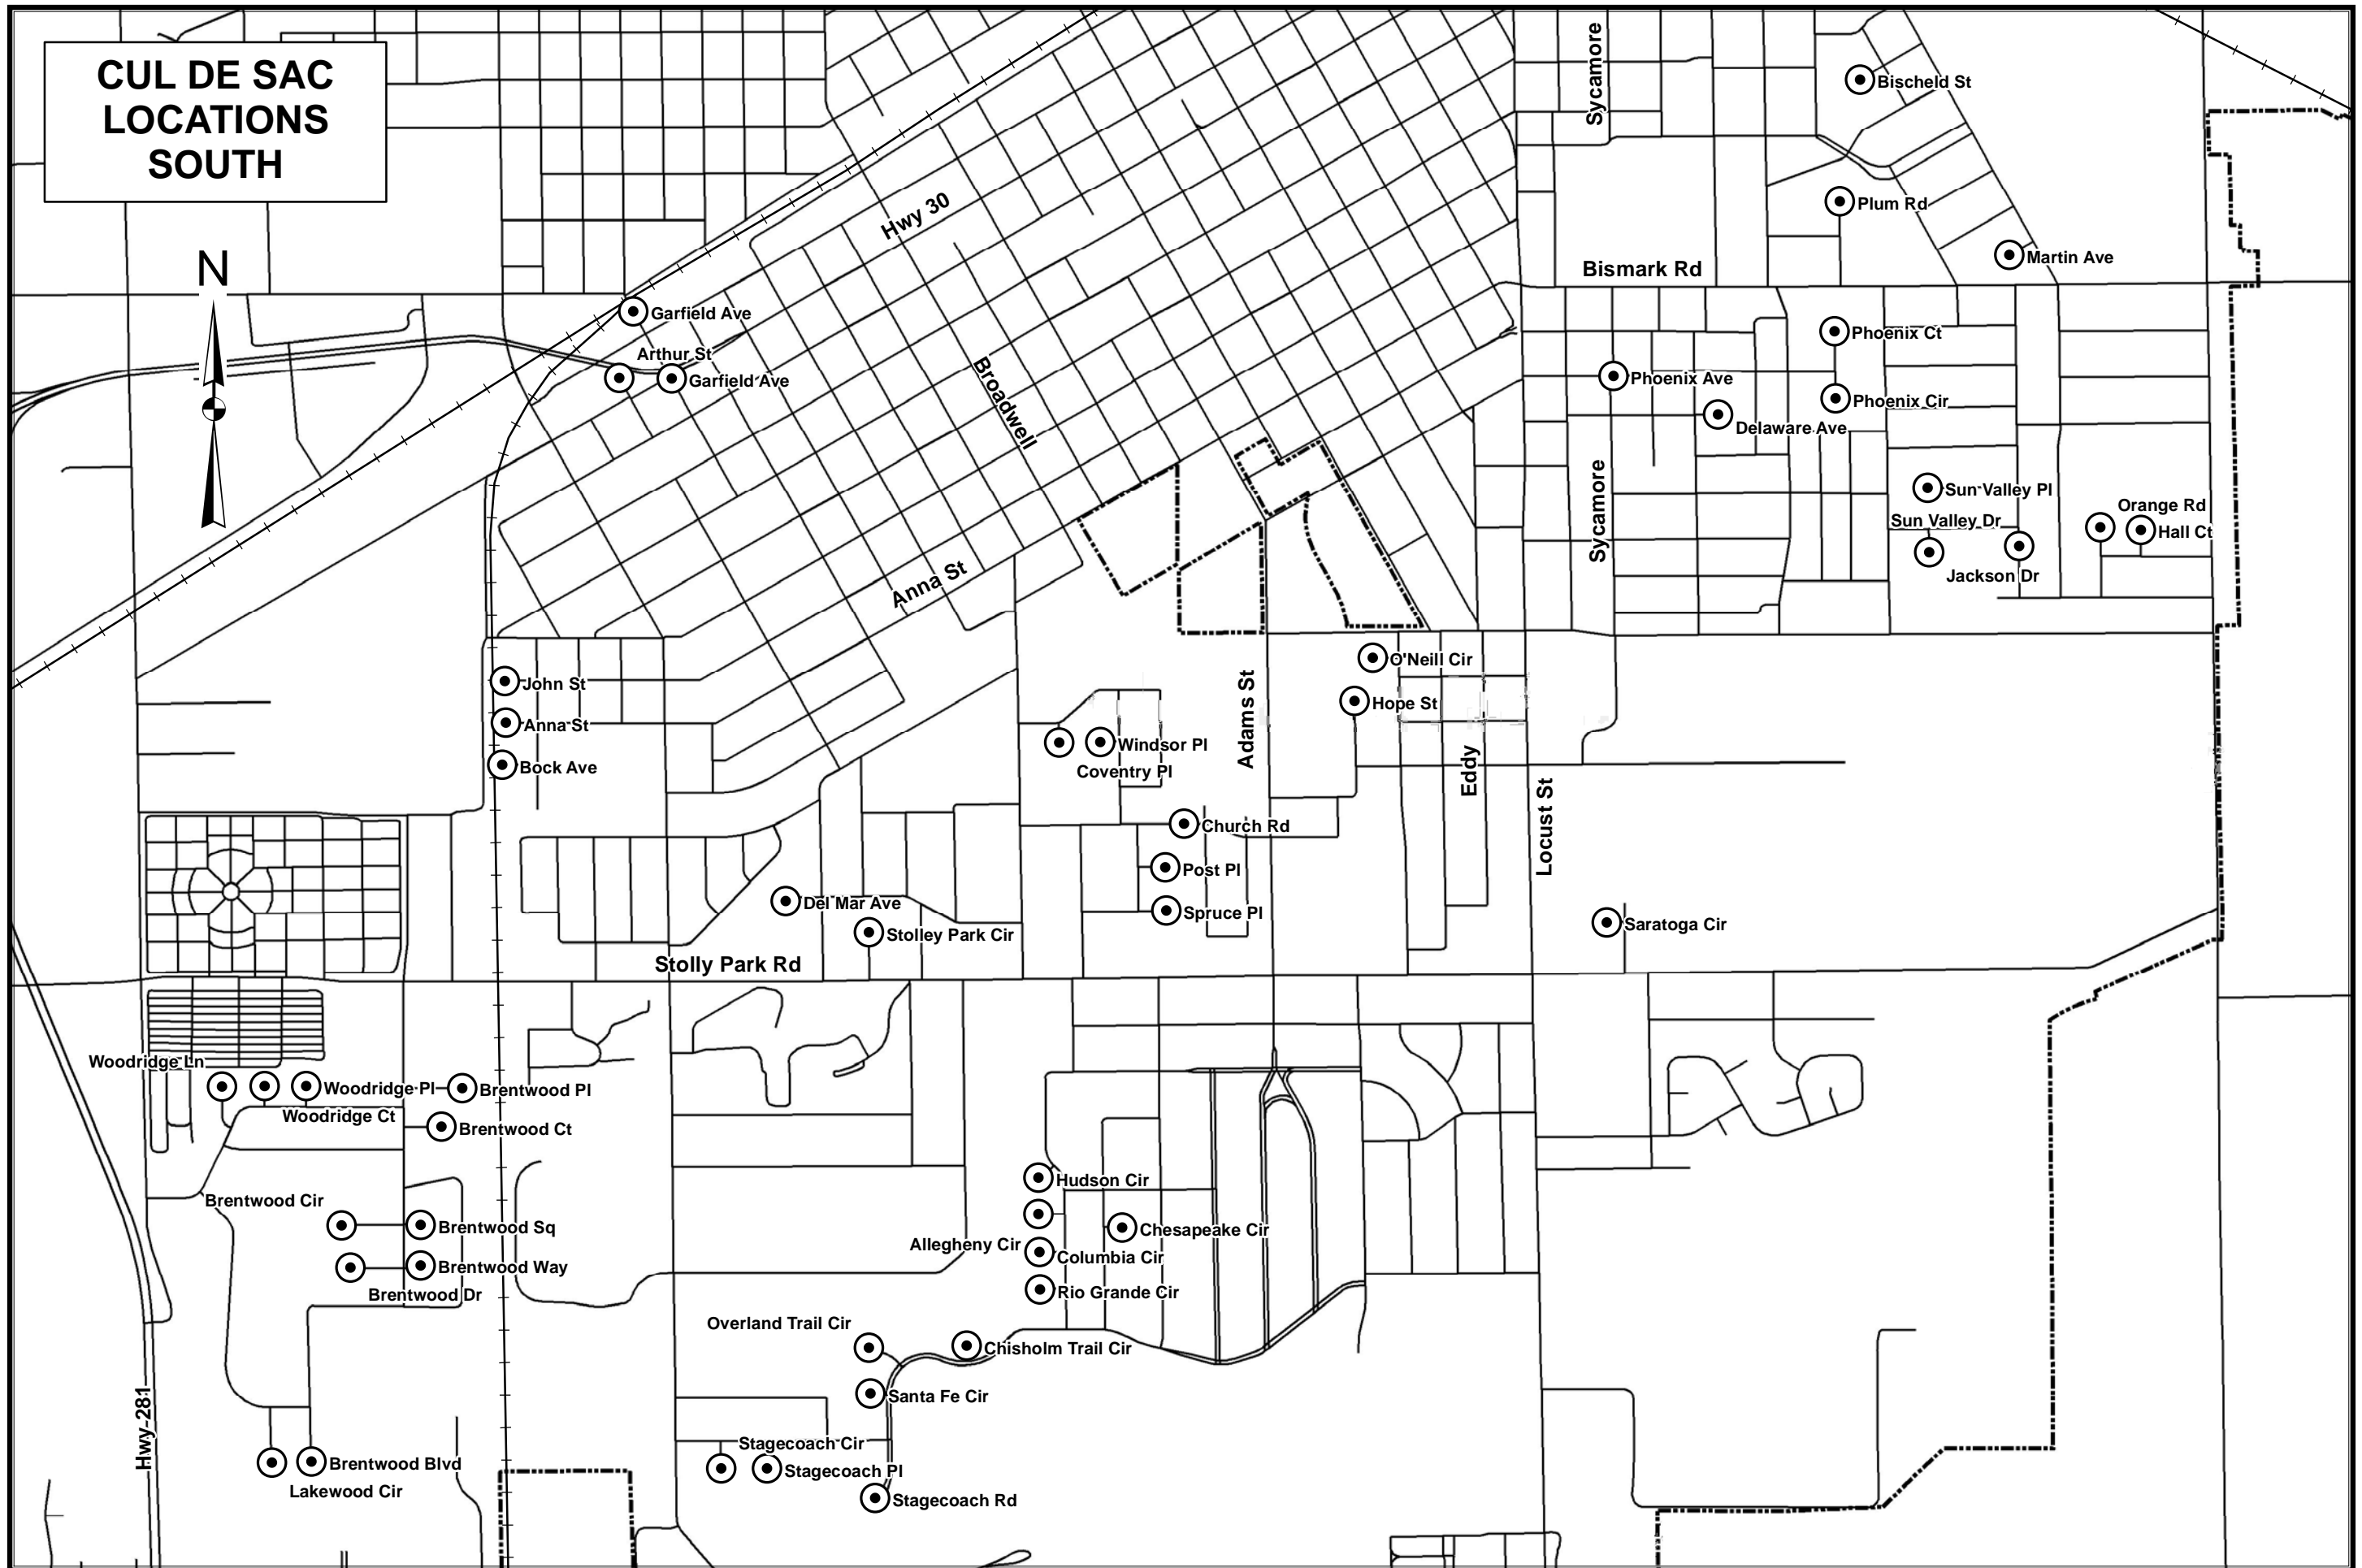

CUL DE SAC LOCATIONS NORTH

CUL DE SAC LOCATIONS SOUTH

N

**CUL DE SAC
LOCATIONS
SOUTHWEST**

- Avon Ave
- Gladstone Cir
- Chelsea Pl
- Dover Ct
- Rochdale Cir
- Hampton Rd
- Mary Ln
- Valley View Ave
- Bison Ct
- Ponca Cir
- Hiawatha Pl
- Schroeder Ave
- Buffalo Ct
- Shawnee Ct

Husker Hwy

North Rd

Hwy 281

● Scheel Rd

Schimmer Dr